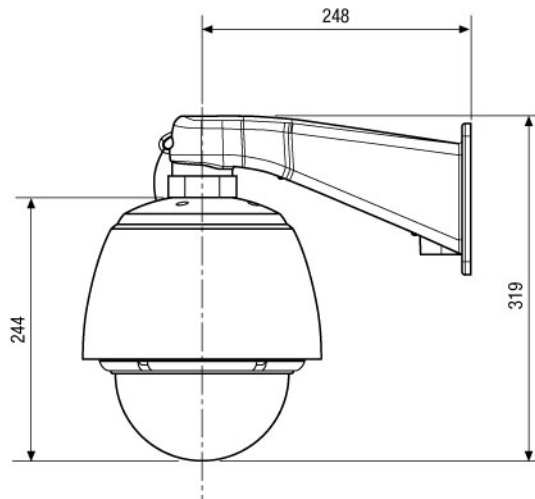

Wandmontage / Wall mount

Der Wandmontagearm und die Deckenhalterung sind im Lieferumfang der Domekamera nicht enthalten.
Wall bracket and ceiling tube are not included with the dome camera.

Maße / Dimensions: mm

DVS Ltd. Unit K6 Southpoint Industrial Estate
Your Contact: Sales
Foreshore Road · CF104SP Cardiff
Phone 02920 455512 · Fax 02920 455513
sales@dvs.co.uk · www.dvs.co.uk