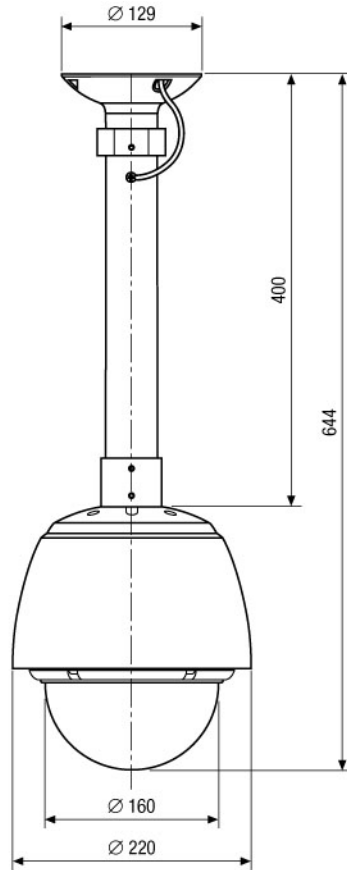

Deckenmontage / Ceiling mount