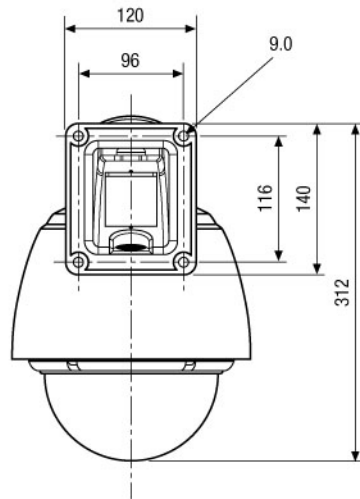

Wandmontage / Wall mount

Der Wandmontagearm und die Deckenhalterung sind im Lieferumfang der Domekamera nicht enthalten.
Wall bracket and ceiling tube are not included with the dome camera.

Maße / Dimensions: mm

DVS Ltd. Unit K6 Southpoint Industrial Estate
Your Contact: Sales
Foreshore Road · CF104SP Cardiff
Phone 02920 455512 · Fax 02920 455513
sales@dvs.co.uk · www.dvs.co.uk