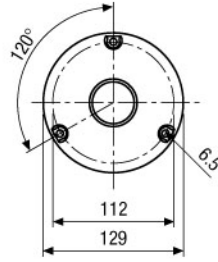

Deckenmontage / Ceiling mount